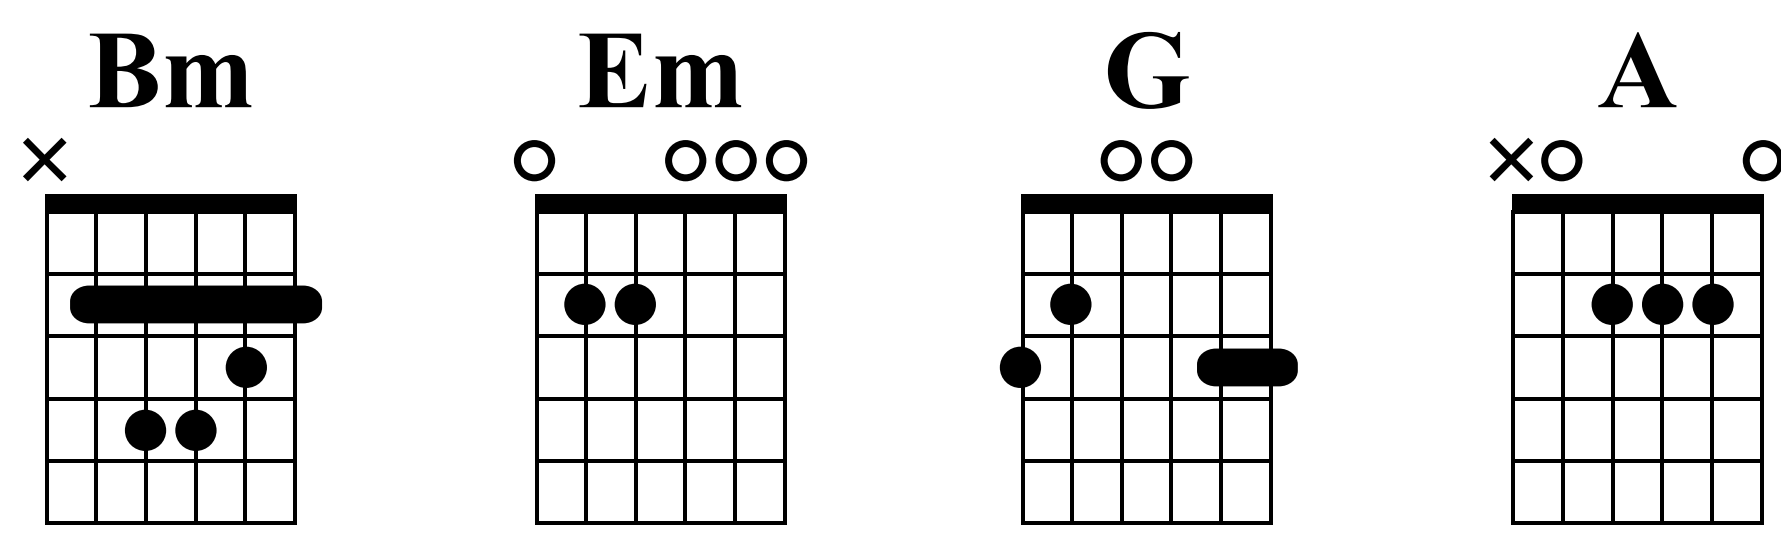

Shape of you

Ed Sheeran Acoustic

Standard tuning

♩ = 96

Bm **Em** **G** **A**

Capo. fret 2

od.guit.

Measures 1-3. Measure 1: Bm (1), Em (2), G (3). Measure 2: Bm (1), Em (2), G (3). Measure 3: Bm (1), Em (2), G (3).

Couplet 1 x4

Measures 4-6. Measure 4: Bm (1), Em (2), G (3). Measure 5: Bm (1), Em (2), G (3). Measure 6: Bm (1), Em (2), G (3).

Pré REFRAIN x4

Measures 7-9. Measure 7: Bm (1), Em (2), G (3). Measure 8: Bm (1), Em (2), G (3). Measure 9: Bm (1), Em (2), G (3).